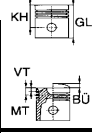

MODEL / ENGINE

YEAR

Dia.
CYL

KH GL
VT BU
MT

Ø x L

SM-REF.

SM-REF.

SM-REF.

Piston
Dia.

SM-REF.

SM-REF.

CHEVROLET

Aveo
Sail / Beat / Spark
Eng. S-Tec 2
1206 ccm
62 kW (84 PS)

08-11
10-

69,70
4

1,20
1,20
2,00