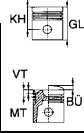

MODEL / ENGINE

YEAR

Dia.
CYL

SM-REF

SM-REF.

Piston
Dia.

SM-REF.

SM-REF.

NISSAN

Sentra / Sunny

Eng. GA13DE / GA13DS

1295 ccm

58-63 kW (79-85 PS)

71,00
4

1,50
1,50
2,80

^{*NEW*}
799005-00-4